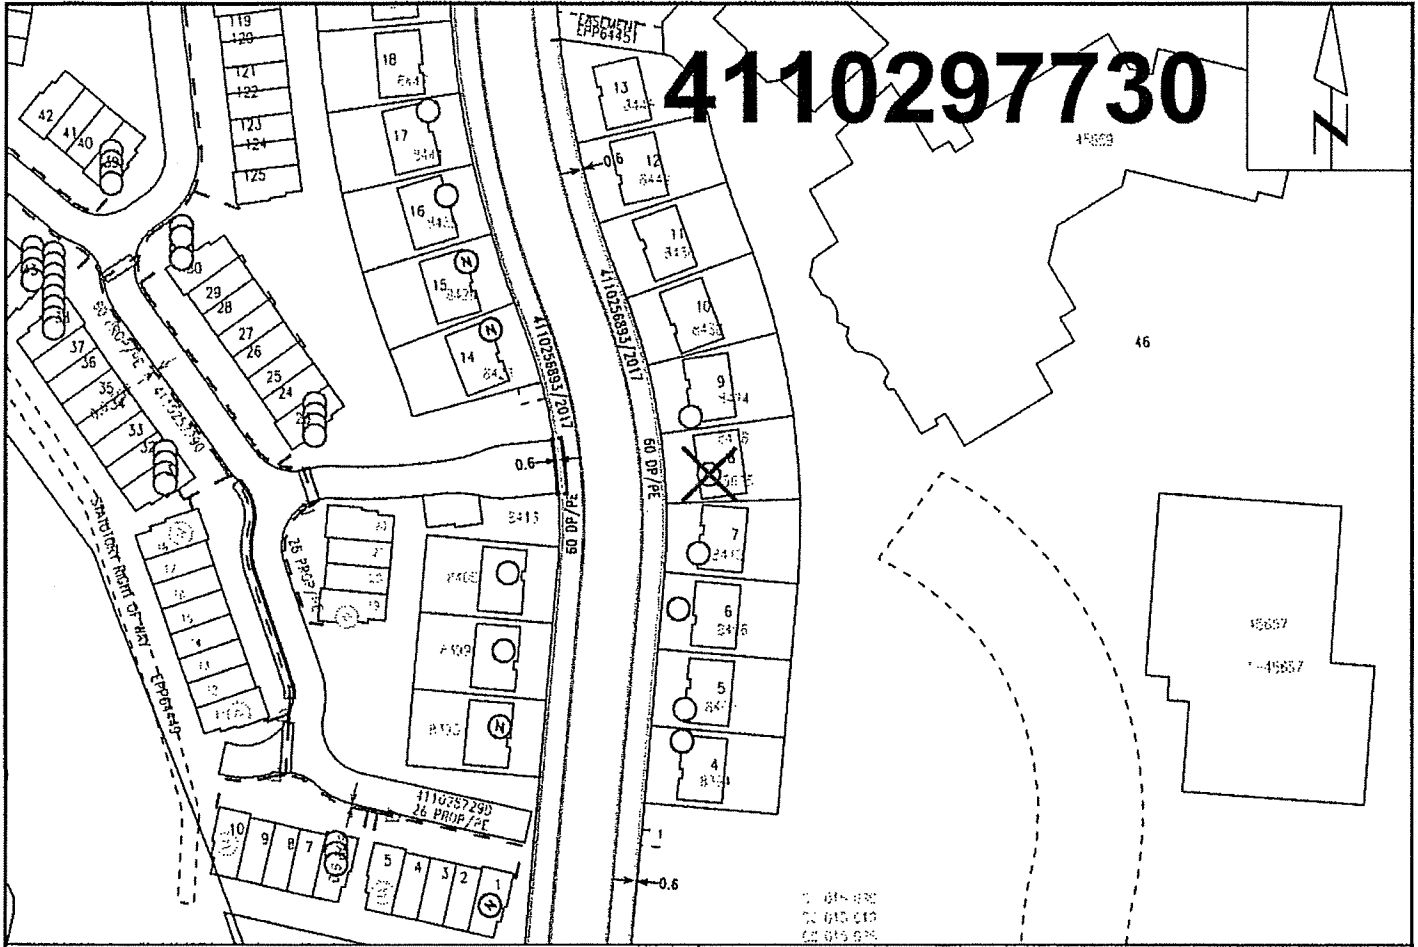

# 4110297730

1 015 830  
2 015 810  
3 015 820

**Nearest Intersection: Airport Rd and Midtown Way.**  
Distance from lot to Intersection is 109 meters (74 degrees South of West).  
View Scale: 1:1000

**8418 Midtown Way, Chilliwack**  
Order #: 30997745 Prem #: 10087876 City Limits: Chilliwack  
X: 1294639862.00 Y: 468416743.00 2018/04/30